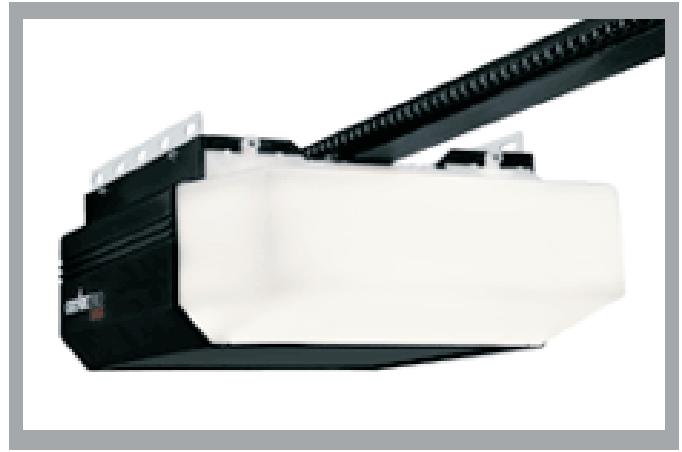

GENIE PROMAX

The Genie® ProMax® chain drive opener delivers premium power and reliable performance.

\

- Rugged full-chain drive and solid steel T-rail for long-lasting performance
- Contemporary contoured design
- Reliable performance - fully enclosed, permanently lubricated gear housing for longer life
- Lifetime limited warranty 5-year parts warranty
- Adaptable rails for up to 12' doors